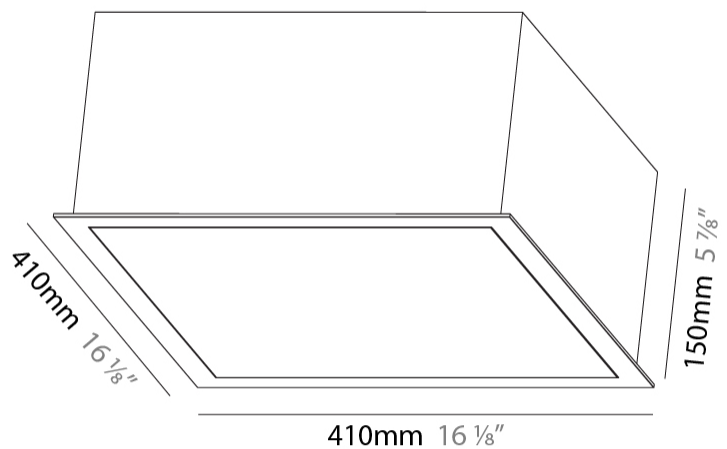

GENERAL

Series: Pi2
Subseries: Pi2 Standard
Brand: Prolicht
Division: Architectural
Mounting Type: Recessed
Mounting Location: Ceiling
Subcategory: Ambient

PHYSICAL

Shape: Square
Length (mm): 410
Length (in): 16 1/8"
Width (mm): 410
Width (in): 16 1/8"
Height (mm): 150
Height (in): 5 7/8"
Ceiling Thickness (mm): 10 / 12.5 / 15 / 25 / 30
Ceiling Thickness (in): 3/8 or 1/2 or 9/16 or 1 or 1 3/16
Min. Recessing Depth (mm): 160
Min. Recessing Depth (in): 6 5/16"
Light Distribution: Direct
Diffuser: PMMA - Opal or Micro-Prism
Fixture Finish: SSR / BKV / CWI / CRY / HAB / UFT / ITA / RUA / FTG / MYG / LOD / PUS / FRO / FUP / KIA / POP / BLS / SPG / MEY / GOH / GUM / CHC / COM / ABZ / JAG / OBR / MOS / ROR
Fixture Material: Aluminum

ELECTRICAL

Lamp Type: LED (Zhaga Standard)
Input Wattage (W): 12.4
Total Output Wattage (W): 10.8
Dimming: Tri-Mode (Non-Dimming and Phase Dimming (120Vac only) and 0-10V Dimming)
Driver Included: Yes
Driver Location: Integrated
Driver Type: Constant Current - Universal
Driver Class: Class 2
Input Voltage (V): 120 - 277
Constant Current (MA): 350

LED

Color Temperature (°K): 3000 / 3500 / 4000
Max. Delivered Lumen (lm): 1140 / 1156 / 1180
CRI: >80 CRI
Efficiency (%): 0.65
Lamp Life (hrs): 50000

OPTICAL

RATINGS AND CERTIFICATIONS

Certified By: Certified for North American Standards
IP rating: IP20